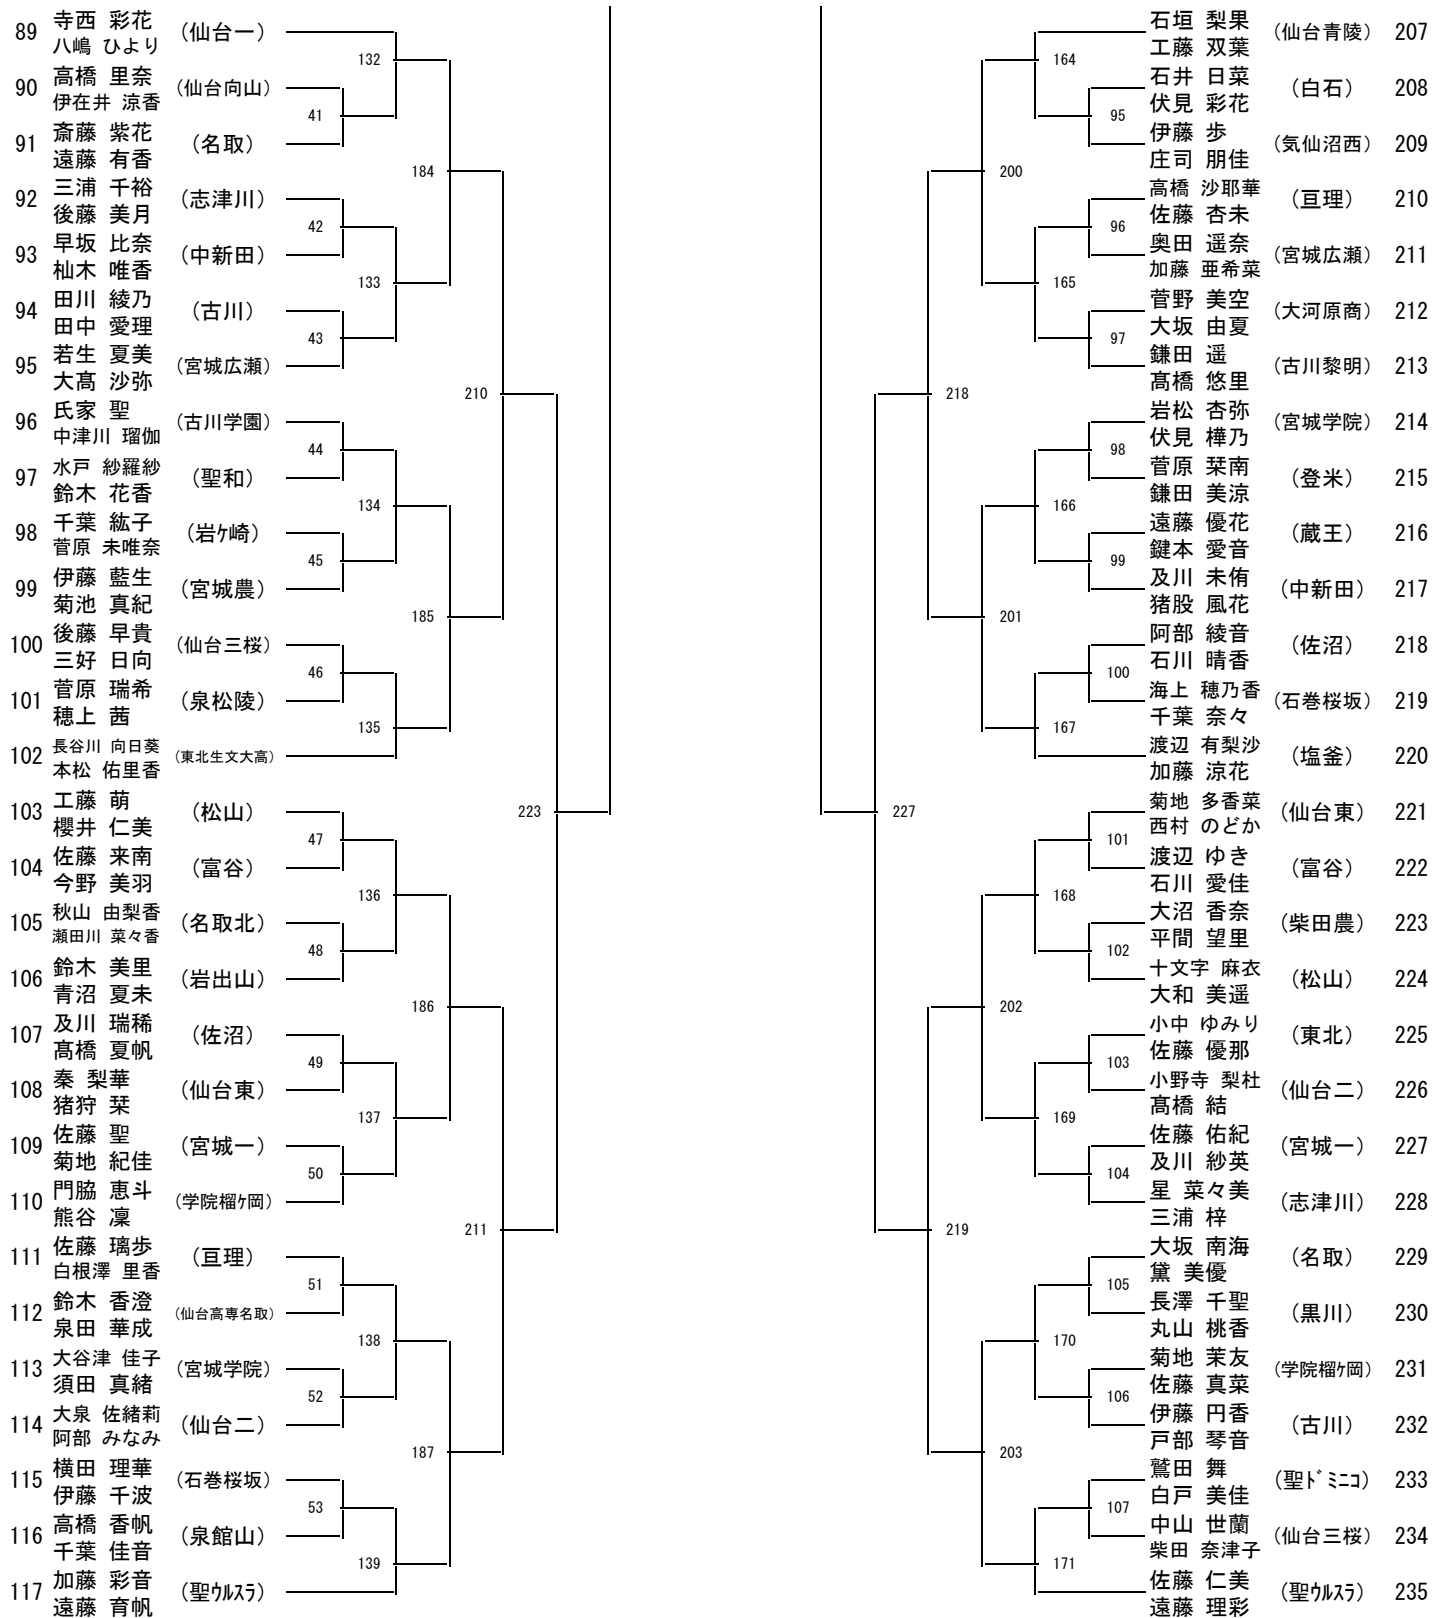

第6回宮城県高等学校総合体育大会バドミントン競技 個人対抗戦
男子シングルス

第6回宮城県高等学校総合体育大会バドミントン競技 個人対抗戦
女子ダブルス

第6回宮城県高等学校総合体育大会バドミントン競技 個人対抗戦
女子シングルス

個人対抗戦タイムテーブル(男子)

5月26日(金) 男子 ダブルス・シングルス 仙台市宮城野体育館

	1	2	3	4	5	6	7	8	9	10	11	12	13	14	15	16
9:30	BD1	BD2	BD3	BD4	BD5	BD6	BD7	BD8	BD9	BD10	BD68	BD69	BD70	BD71	BD72	BD73
	BD11	BD12	BD13	BD14	BD15	BD16	BD17	BD18	BD19	BD20	BD74	BD75	BD76	BD77	BD78	BD79
	BD21	BD22	BD23	BD24	BD25	BD26	BD27	BD28	BD29	BD30	BD80	BD81	BD82	BD83	BD84	BD85
10:30	BD31	BD32	BD33	BD34	BD35	BD36	BD37	BD38	BD39	BD40	BD86	BD87	BD88	BD89	BD90	BD91
	BD41	BD42	BD43	BD44	BD45	BD46	BD47	BD48	BD49	BD50	BD92	BD93	BD89	BD87	BD88	BD89
	BD51	BD52	BD53	BD54	BD55	BD56	BD57	BD58	BD59	BD60	BD90	BD91	BD92	BD93	BD94	BD95
	BD61	BD62	BD63	BD64	BD65	BD66	BD67		BD109	BD110	BD96	BD97	BD98	BD99	BD100	BD101
11:30	BD111	BD112	BD113	BD114	BD115	BD116	BD117	BD118	BD119	BD120	BD102	BD103	BD104	BD105	BD106	BD107
	BD121	BD122	BD123	BD124	BD125	BD126	BD127	BD128	BD129	BD130	BD108		BD149	BD150	BD151	BD152
	BD131	BD132	BD133	BD134	BD135	BD136	BD137	BD138	BD139	BD140	BD153	BD154	BD155	BD156	BD157	BD158
12:30	BD141	BD142	BD143	BD144	BD145	BD146	BD147	BD148		BD173	BD159	BD160	BD161	BD162	BD163	BD164
	BD174	BD175	BD176	BD177	BD178	BD179	BD180	BD181	BD182	BD183	BD165	BD166	BD167	BD168	BD169	BD170
	BD184	BD185	BD186	BD187	BD188	BD189	BD190	BD191	BD192		BD171	BD172		BD193	BD194	BD195
	BD205	BD206	BD207	BD208	BD209	BD210	BD211	BD212	BD213	BD214	BD196	BD197	BD198	BD199	BD200	BD201
13:30	BS1	BS2	BS3	BS4	BS5	BS6	BS7	BS8	BS9	BS10	BD202	BD203	BD204		BD215	BD216
	BD221	BD222	BD223	BD224	BD225	BD226	BD227	BD228			BD217	BD218	BD219	BD220		
14:30	BS11	BS12	BS13	BS14	BS15	BS16	BS17	BS18	BS19	BS20	BS77	BS78	BS79	BS80	BS81	BS82
	BD229	BD230	BD231	BD232		BS21	BS22	BS23	BS24	BS25	BS83	BS84	BS85	BS86	BS87	BS88
	BD233	BD234		BS36	BS37	BS38	BS39	BS40	BS41	BS42	BS95	BS96	BS97	BS98	BS99	BS100
15:30	BS43	BS44	BS45	BS46	BS47	BS48	BS49	BS50	BS51	BS52	BS101	BS102	BS103	BS104	BS105	BS106
	BD235	BD236		BS53	BS54	BS55	BS56	BS57	BS58	BS59	BS107	BS108	BS109	BS110	BS111	BS112
	BS60	BS61	BS62	BS63	BS64	BS65	BS66	BS67	BS68	BS69	BS113	BS114	BS115	BS116	BS117	BS118
	BS70	BS71	BS72	BS73	BS74	BS75	BS76				BS119	BS120	BS121			